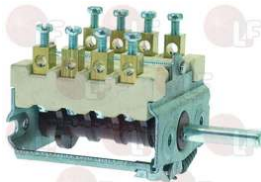

EGO 0000617079

EGO 617079

3057178 SELECTOR SWITCH 0-1 POSITIONS
contact capacity 16A 250V - max 150°C
D-shaped pin 6x4.6 mm
for Pizza oven (OEM)

EGO 4942915707

3057216 SELECTOR SWITCH 0-1 POSITIONS
contact capacity 16A 230V - max 150°C
D-shaped pin 6x4.6 mm
for Pizza oven electric (FORNITALIA) BIJOU 40
BIJOU 60

EGO 4941015702

EGO 4942915704

3057073 SELECTOR SWITCH 0-1 0-1 POSITIONS
contact capacity 16A 250V - max 150°C
D-shaft \varnothing 6x4.6 mm

EGO 4942015000

Suitable for:

EGO

Suitable for:

5030542 SELECTOR SWITCH 2 POSITIONS