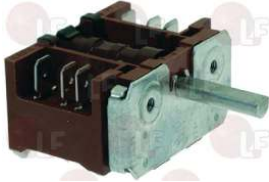

EGO 0000617079

EGO 617079

3057178 SELECTOR SWITCH 0-1 POSITIONS
contact capacity 16A 250V - max 150°C
D-shaped pin 6x4.6 mm
for Pizza oven (OEM)

EGO 4942915707

3057216 SELECTOR SWITCH 0-1 POSITIONS
contact capacity 16A 230V - max 150°C
D-shaped pin 6x4.6 mm
for Pizza oven electric (FORNITALIA) BIJOU 40
BIJOU 60

EGO 4941015702

EGO 4942915704

3057073 SELECTOR SWITCH 0-1 0-1 POSITIONS
contact capacity 16A 250V - max 150°C
D-shaft \varnothing 6x4.6 mm

EGO 4942015000

Suitable for:

EGO

Suitable for:

5030542 SELECTOR SWITCH 2 POSITIONS

contact capacity 16A 250V - max 150°C
D-shaped pin ø 6x4.6 mm
for Pizza oven (CUPPONE) BS430/1M
for Pizza oven electric (CUPPONE) BASE520
BASE620 - BASE720.4 - BRUTUS - TZ420/1M
TZ425/1M - TZ425/2M - TZ430/1M - TZ430/2M
TZ435/1M - TZ435/2M