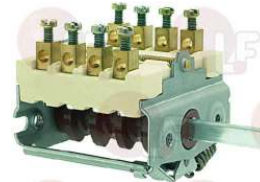

EGO 0000617079

EGO 617079

3057178 SELECTOR SWITCH 0-1 POSITIONS
contact capacity 16A 250V - max 150°C
D-shaped pin 6x4.6 mm
for Pizza oven (OEM)

EGO 4942915707

3057216 SELECTOR SWITCH 0-1 POSITIONS
contact capacity 16A 230V - max 150°C
D-shaped pin 6x4.6 mm
for Pizza oven electric (FORNITALIA) BIJOU 40
BIJOU 60

EGO 4941015702

EGO 4942915704

3057073 SELECTOR SWITCH 0-1 0-1 POSITIONS
contact capacity 16A 250V - max 150°C
D-shaft \varnothing 6x4.6 mm

EGO 4942015000

Suitable for:

EGO

Suitable for:

5030542 SELECTOR SWITCH 2 POSITIONS